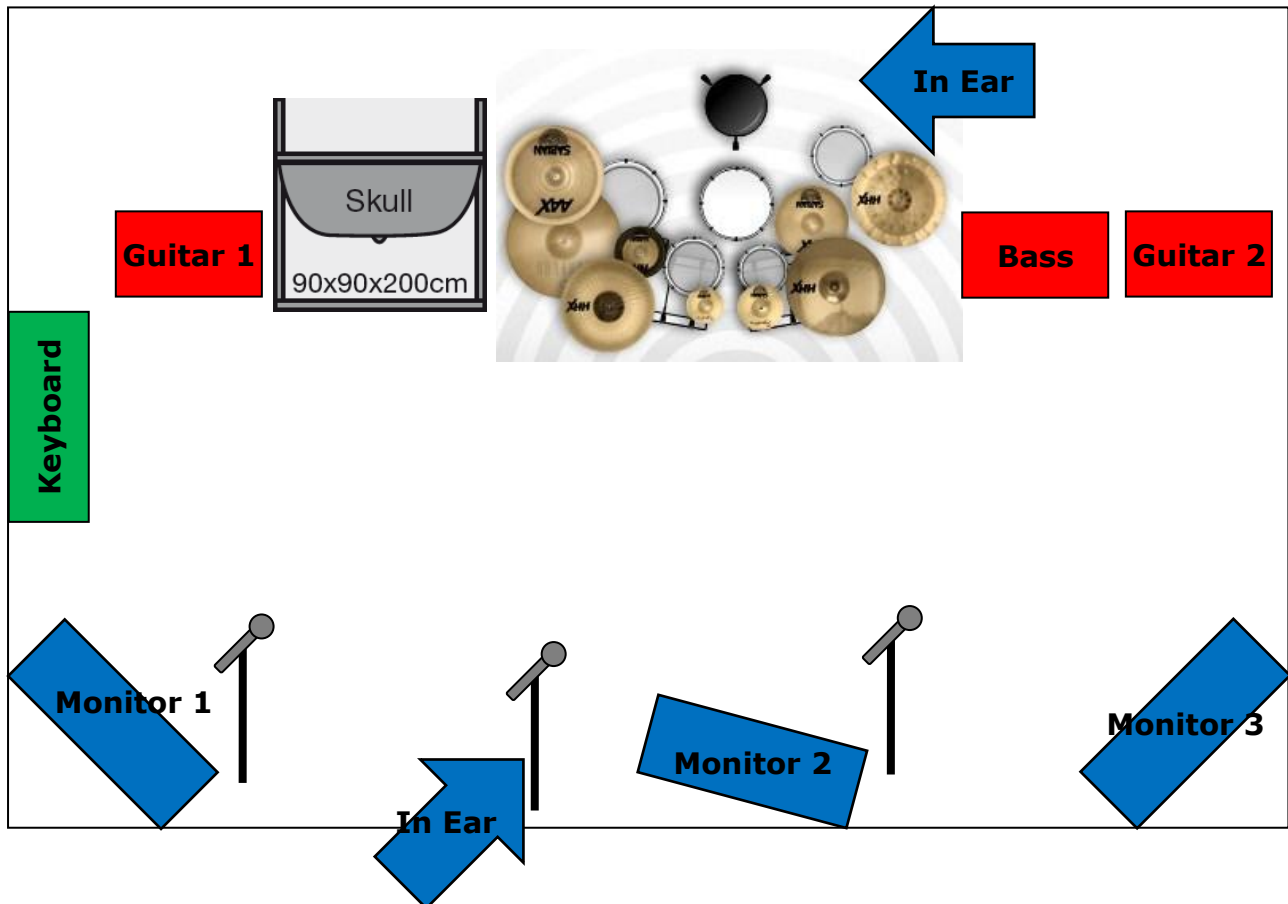

- A full drum set (see description)
- Guitar Tops
- Bass Top (XLR output available)
- Our Instruments
- 1x In-Ear System (Singer)
- Skull with light spots and fog machine

Drums: details and requirements

- Tama StarClassic:
 - 2 x 22' kicks, 2 x rack toms, 1 floor tom, snare
 - 5 cymbal stands, hi hat etc.
- Important to have 3x2 m clean space for the drum set
- Need 2 mikes for bass drums, rest miking as usual
- Trigger signal from kicks available (from drum module)
- 2 x 220v power sockets next to drums

Stageplan

Monitor Presets

In Ear (Drums)

- 100% Drumset
- 80% Guitar 1
- 80% Guitar 2
- 80% Bass
- 60% Vocals
- 40% Keyboard

Monitor 2 (Bass)

- 80% Guitar 1
- 80% Guitar 2
- 100% Bass
- 80% Vocals
- 50% Keyboard
- 80% Back Vocals 2